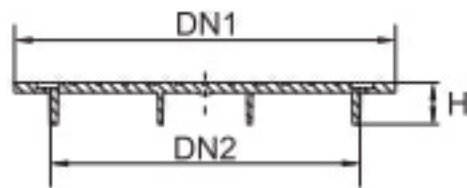

# PP COVER, A15 - 1.5 T TYPE 315

INSTALLED DIRECTLY ON THE RCP 315 RISING PIPE

DN1 [mm]

360

DN2 [mm]

297

H [mm]

39